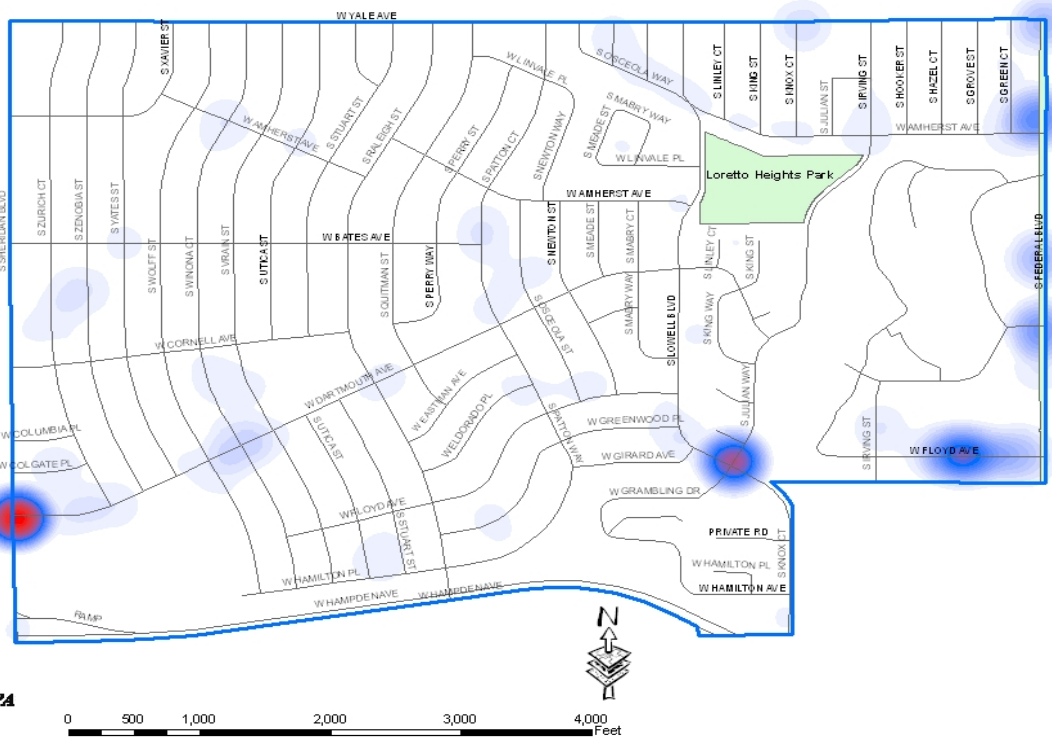

Legend

Harvey Park South - Jan-Dec, 2008

Density of Reported Crime

Low Density

High Density

All files utilized in the creation of this report are dynamic. Dynamic files allow additions, deletions and/or modifications at any time, resulting in more complete and accurate records in the databases. Due to continuous data entry after reports are compiled, numbers may vary in previous or subsequent reports. data downloaded 01/07/2009.