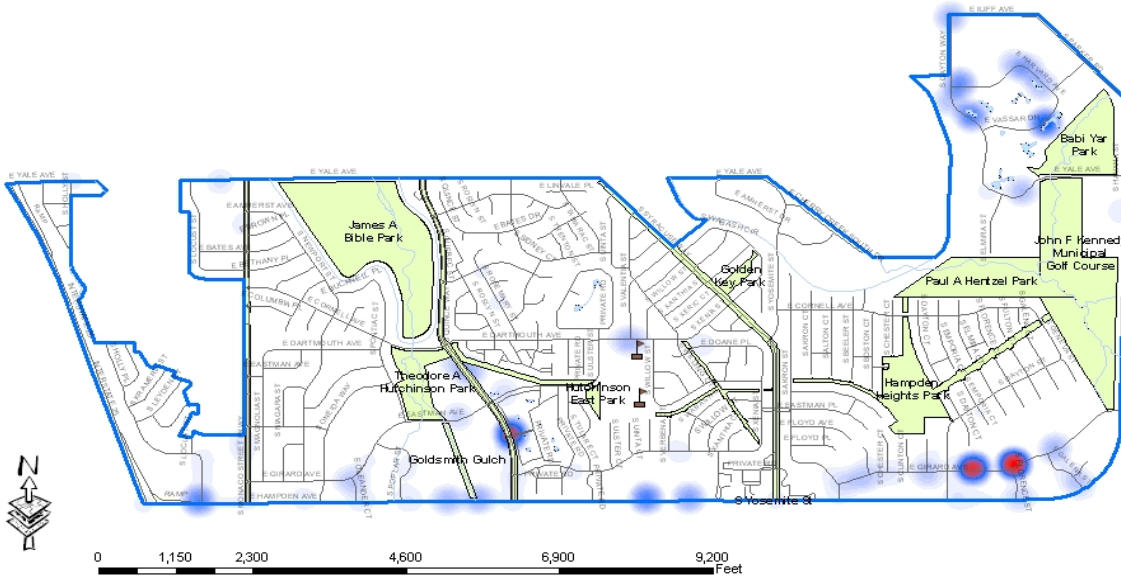

Legend

Hampden - Jan - Dec, 2008
Density of Reported Crime

Low Density

All files utilized in the creation of this report are dynamic. Dynamic files allow additions, deletions and/or modifications at any time, resulting in more complete and accurate records in the databases. Due to continuous data entry after reports are compiled, numbers may vary in previous or subsequent reports. data downloaded 01/07/2009.