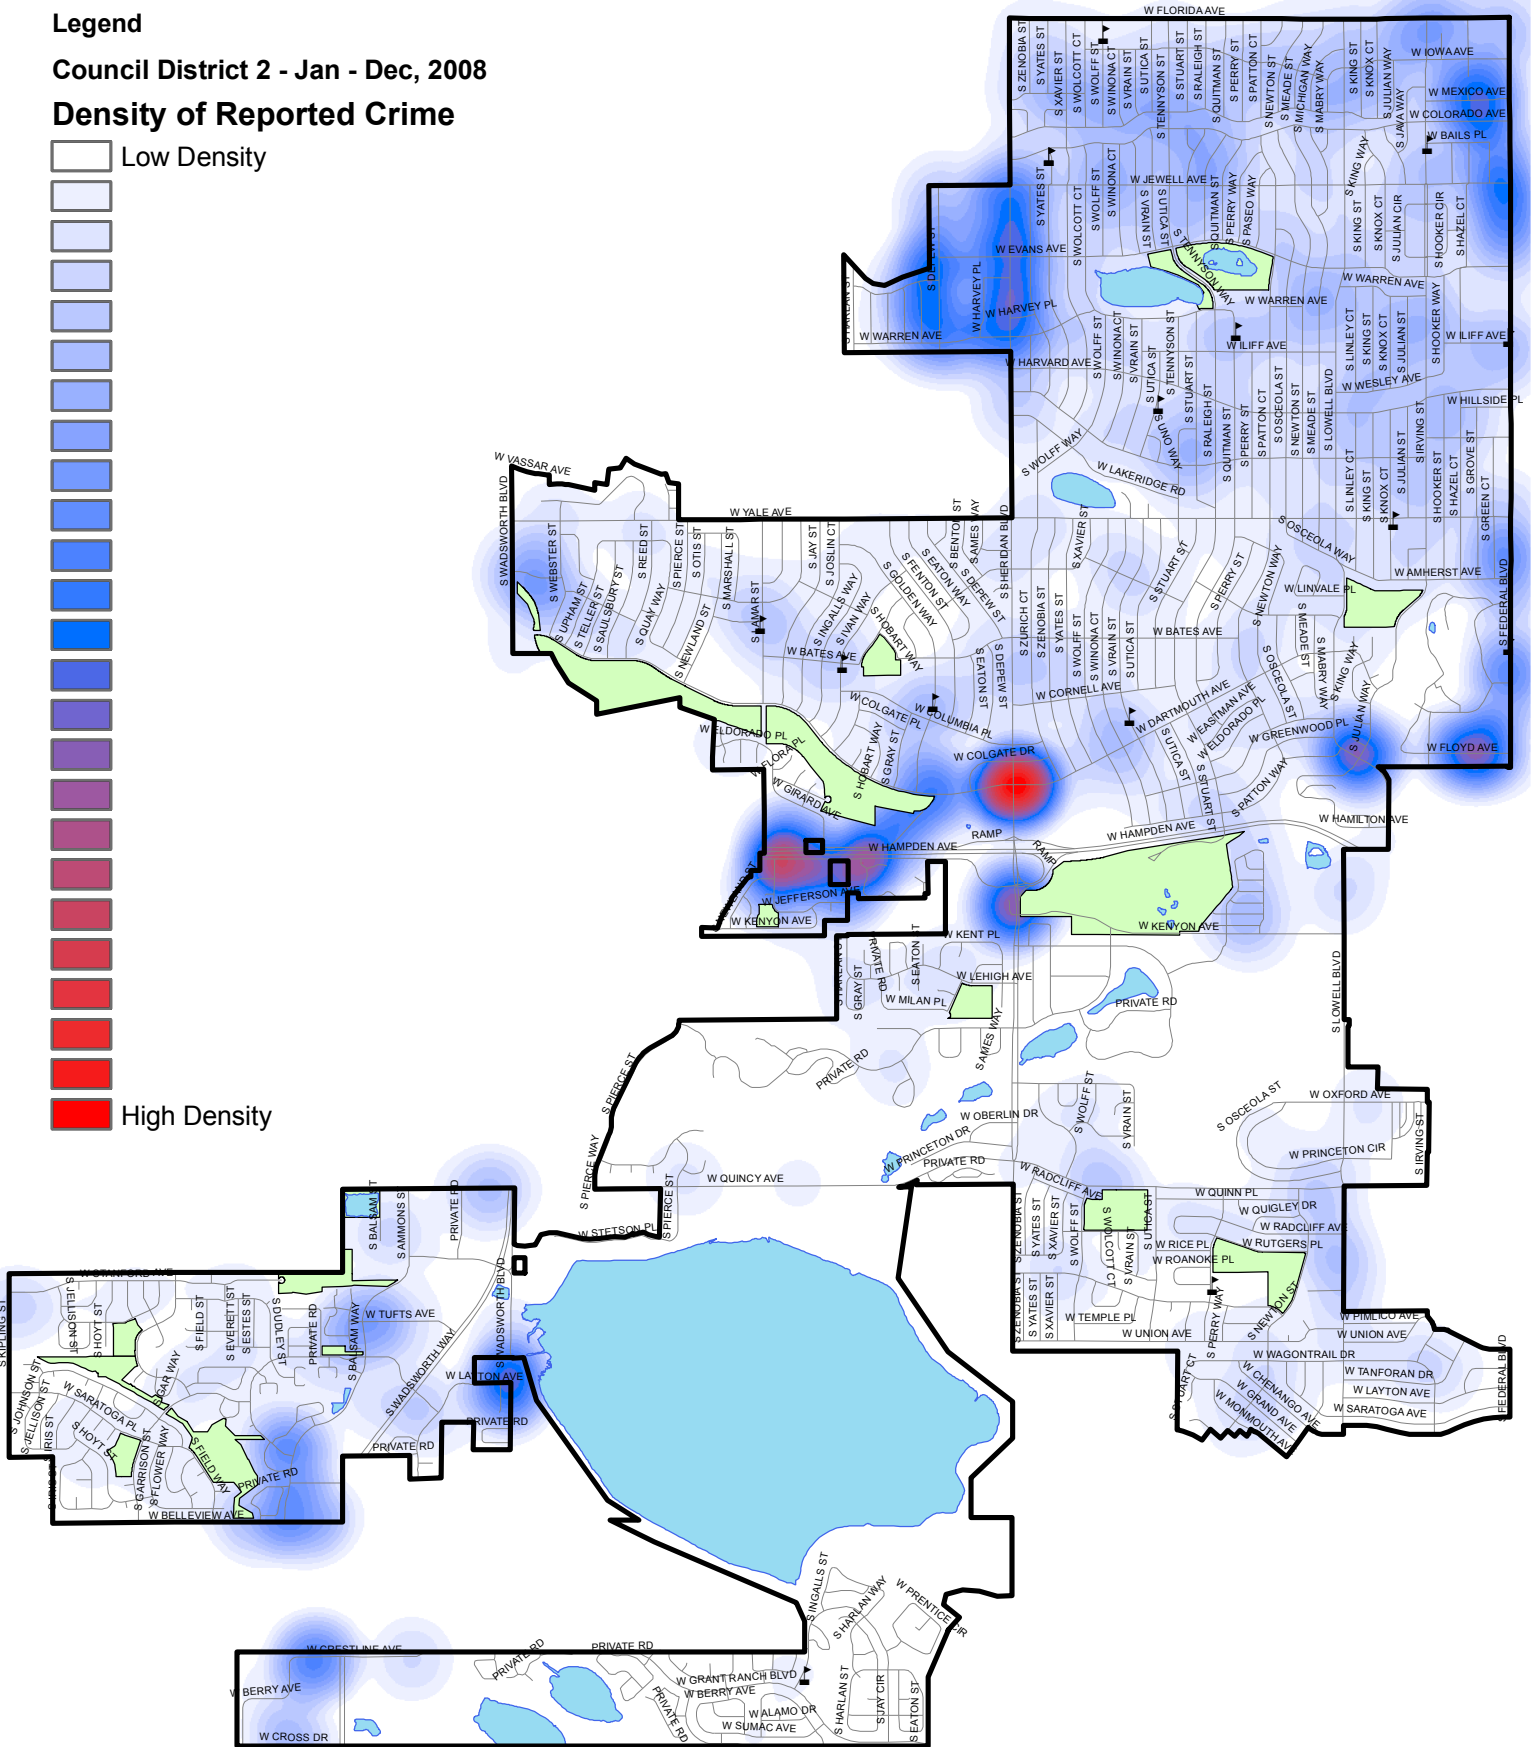

COUNCIL DISTRICT 2

Legend

Council District 2 - Jan - Dec, 2008

Density of Reported Crime

Low Density

High Density

0 1,150 2,300 4,600 6,900 9,200 Feet