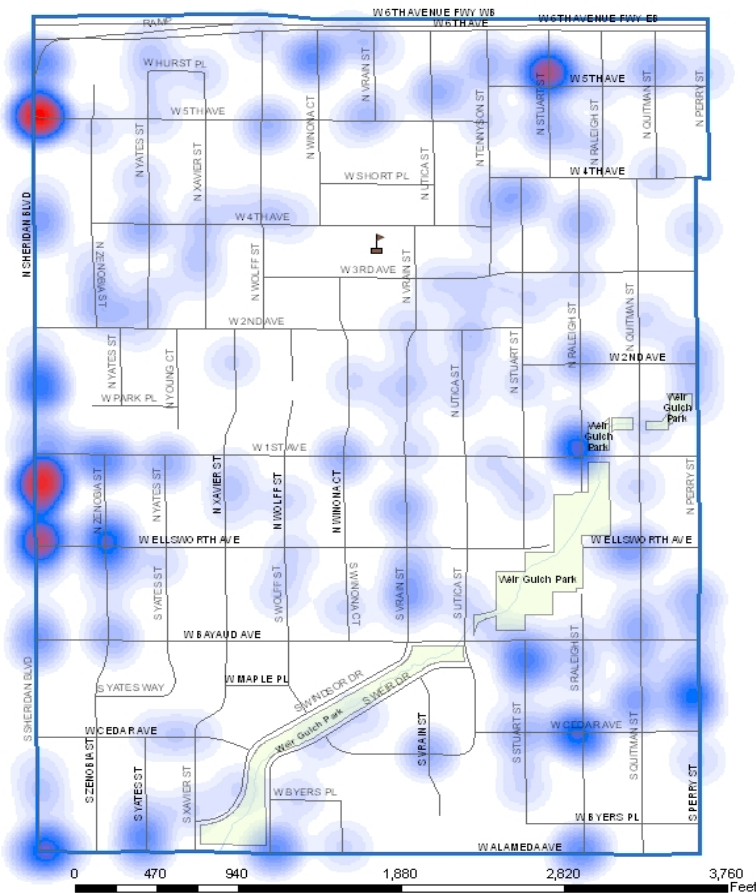

Legend

Barnum West - Jan-Dec, 2008

Density of Reported Crime

Low Density

High Density

All files utilized in the creation of this report are dynamic. Dynamic files allow additions, deletions and/or modifications at any time, resulting in more complete and accurate records in the databases. Due to continuous data entry after reports are compiled, numbers may vary in previous or subsequent reports. Data downloaded 01/07/2009.