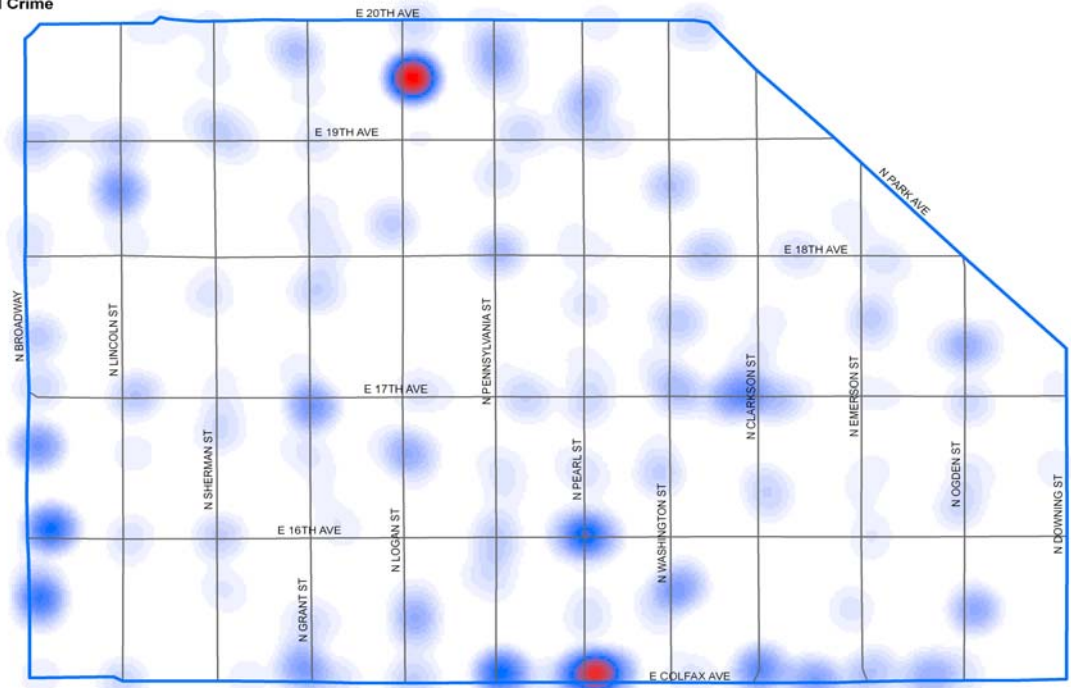

Legend

North Capitol Hill - Jan - Dec, 2007
Density of Reported Crime

All files utilized in the creation of this report are dynamic. Dynamic files allow additions, deletions and/or modifications at any time, resulting in more complete and accurate records in the databases. Due to continuous data entry after reports are compiled, numbers may vary in previous or subsequent reports. Data downloaded 01/28/2008.