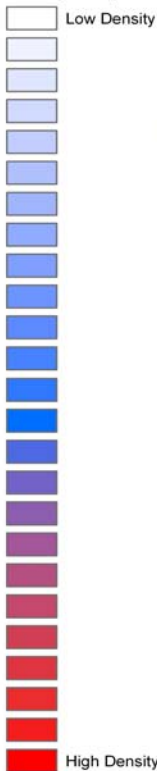

Legend

North Capitol Hill - Jan - Dec, 2007
Density of Reported Crime

All files utilized in the creation of this report are dynamic. Dynamic files allow additions, deletions and/or modifications at any time, resulting in more complete and accurate records in the databases. Due to continuous data entry after reports are compiled, numbers may vary in previous or subsequent reports. Data downloaded 01/28/2008.