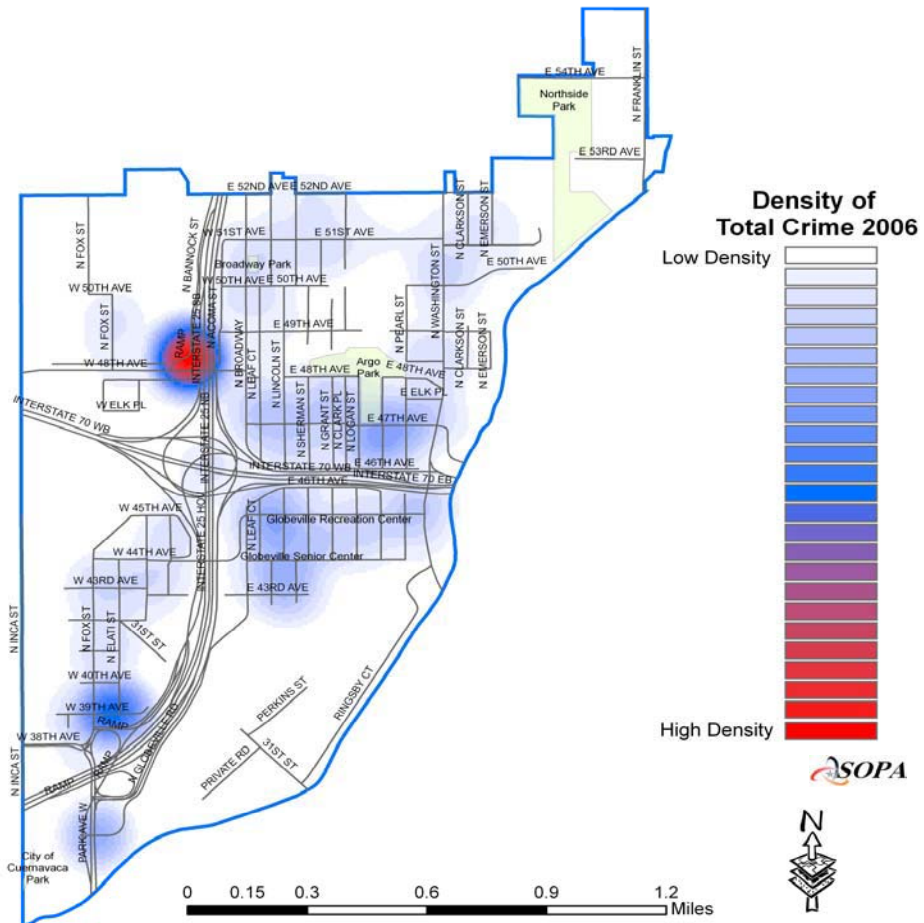

GLOBEVILLE REPORTED OFFENSES

GLOBEVILLE

TYPE OF CRIME		2005		2006		CHANGE	
		#	%	#	%	#	%
Part 1 Persons	Homicide	0	0.0%	1	0.2%	1	NA
	Sexual Assault	3	0.6%	6	1.2%	3	100.0%
	Robbery	17	3.1%	19	3.7%	2	11.8%
	Aggravated Assault	40	7.4%	25	4.9%	-15	-37.5%
SUBTOTAL		60	11.0%	51	10.0%	-9	-15.0%
Part 1 Property	Burglary	51	9.4%	69	13.5%	18	35.3%
	Larceny (Except Theft from Motor Veh)	69	12.7%	47	9.2%	-22	-31.9%
	Larceny (Theft from Motor Vehicle)	74	13.6%	83	16.2%	9	12.2%
	Auto Theft	108	19.9%	88	17.2%	-20	-18.5%
	Arson	10	1.8%	3	0.6%	-7	-70.0%
SUBTOTAL		312	57.4%	290	56.6%	-22	-7.1%
<b>PART 1 TOTAL</b>		<b>372</b>	<b>68.4%</b>	<b>341</b>	<b>66.6%</b>	<b>-31</b>	<b>-8.3%</b>
Other Crimes Against Persons	Other Assaults	22	4.0%	24	4.7%	2	9.1%
	Other Sex Offenses	9	1.7%	9	1.8%	0	0.0%
	Against Family/Child	3	0.6%	3	0.6%	0	0.0%
SUBTOTAL		34	6.3%	36	7.0%	2	5.9%
Public Disorder Crimes	Criminal Mischief	62	11.4%	59	11.5%	-3	-4.8%
	Prostitution and Commercialized Vice	0	0.0%	0	0.0%	0	NA
	Disorderly Conduct	6	1.1%	7	1.4%	1	16.7%
SUBTOTAL		68	12.5%	66	12.9%	-2	-2.9%
Drug and Alcohol	Drug Abuse Violations	28	5.1%	34	6.6%	6	21.4%
	Liquor Law Violations	0	0.0%	0	0.0%	0	NA
SUBTOTAL		28	5.1%	34	6.6%	6	21.4%
White Collar Crimes	Forgery and Counterfeiting	0	0.0%	0	0.0%	0	NA
	Fraud	21	3.9%	15	2.9%	-6	-28.6%
	Embezzlement	0	0.0%	1	0.2%	1	NA
SUBTOTAL		21	3.9%	16	3.1%	-5	-23.8%
All Other Crimes	Stolen Property	1	0.2%	1	0.2%	0	0.0%
	Weapons	8	1.5%	5	1.0%	-3	-37.5%
	All Other Offenses	12	2.2%	13	2.5%	1	8.3%
SUBTOTAL		21	3.9%	19	3.7%	-2	-9.5%
<b>PART 2 TOTAL</b>		<b>172</b>	<b>31.6%</b>	<b>171</b>	<b>33.4%</b>	<b>-1</b>	<b>-0.6%</b>
<b>TOTAL</b>		<b>544</b>	<b>100.0%</b>	<b>512</b>	<b>100.0%</b>	<b>-32</b>	<b>-5.9%</b>