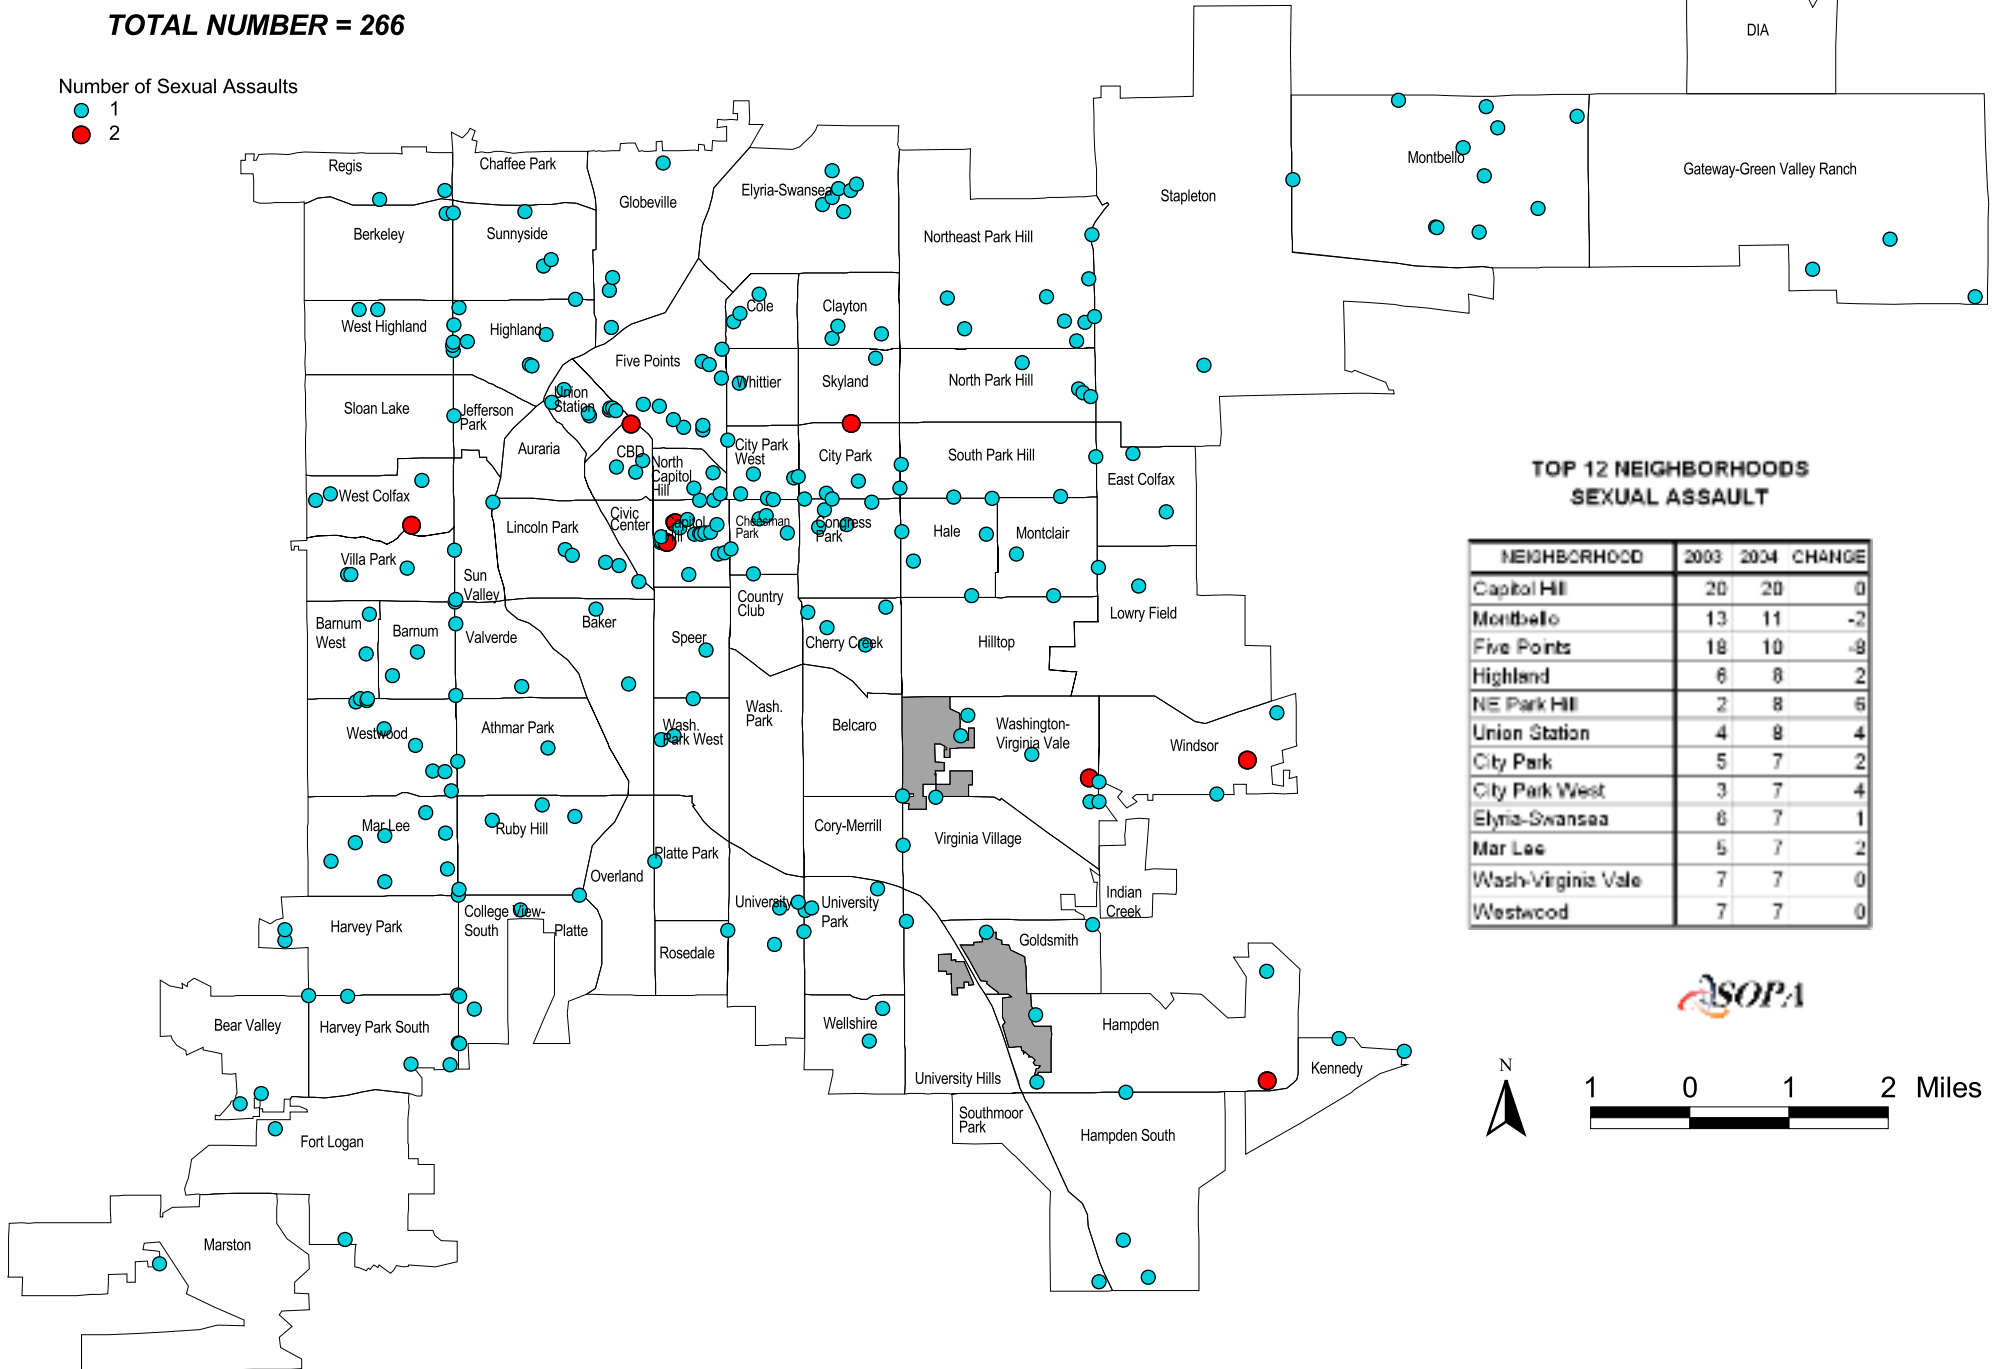

NUMBER OF SEXUAL ASSAULTS

TOTAL NUMBER = 266

Number of Sexual Assaults

- 1
- 2

**TOP 12 NEIGHBORHOODS
SEXUAL ASSAULT**

NEIGHBORHOOD	2003	2004	CHANGE
Capitol Hill	20	20	0
Montbello	13	11	-2
Five Points	18	10	-8
Highland	6	8	2
NE Park Hill	2	8	6
Union Station	4	8	4
City Park	5	7	2
City Park West	3	7	4
Elyria-Swansea	6	7	1
Mar Lee	5	7	2
Wash-Virginia Vale	7	7	0
Westwood	7	7	0