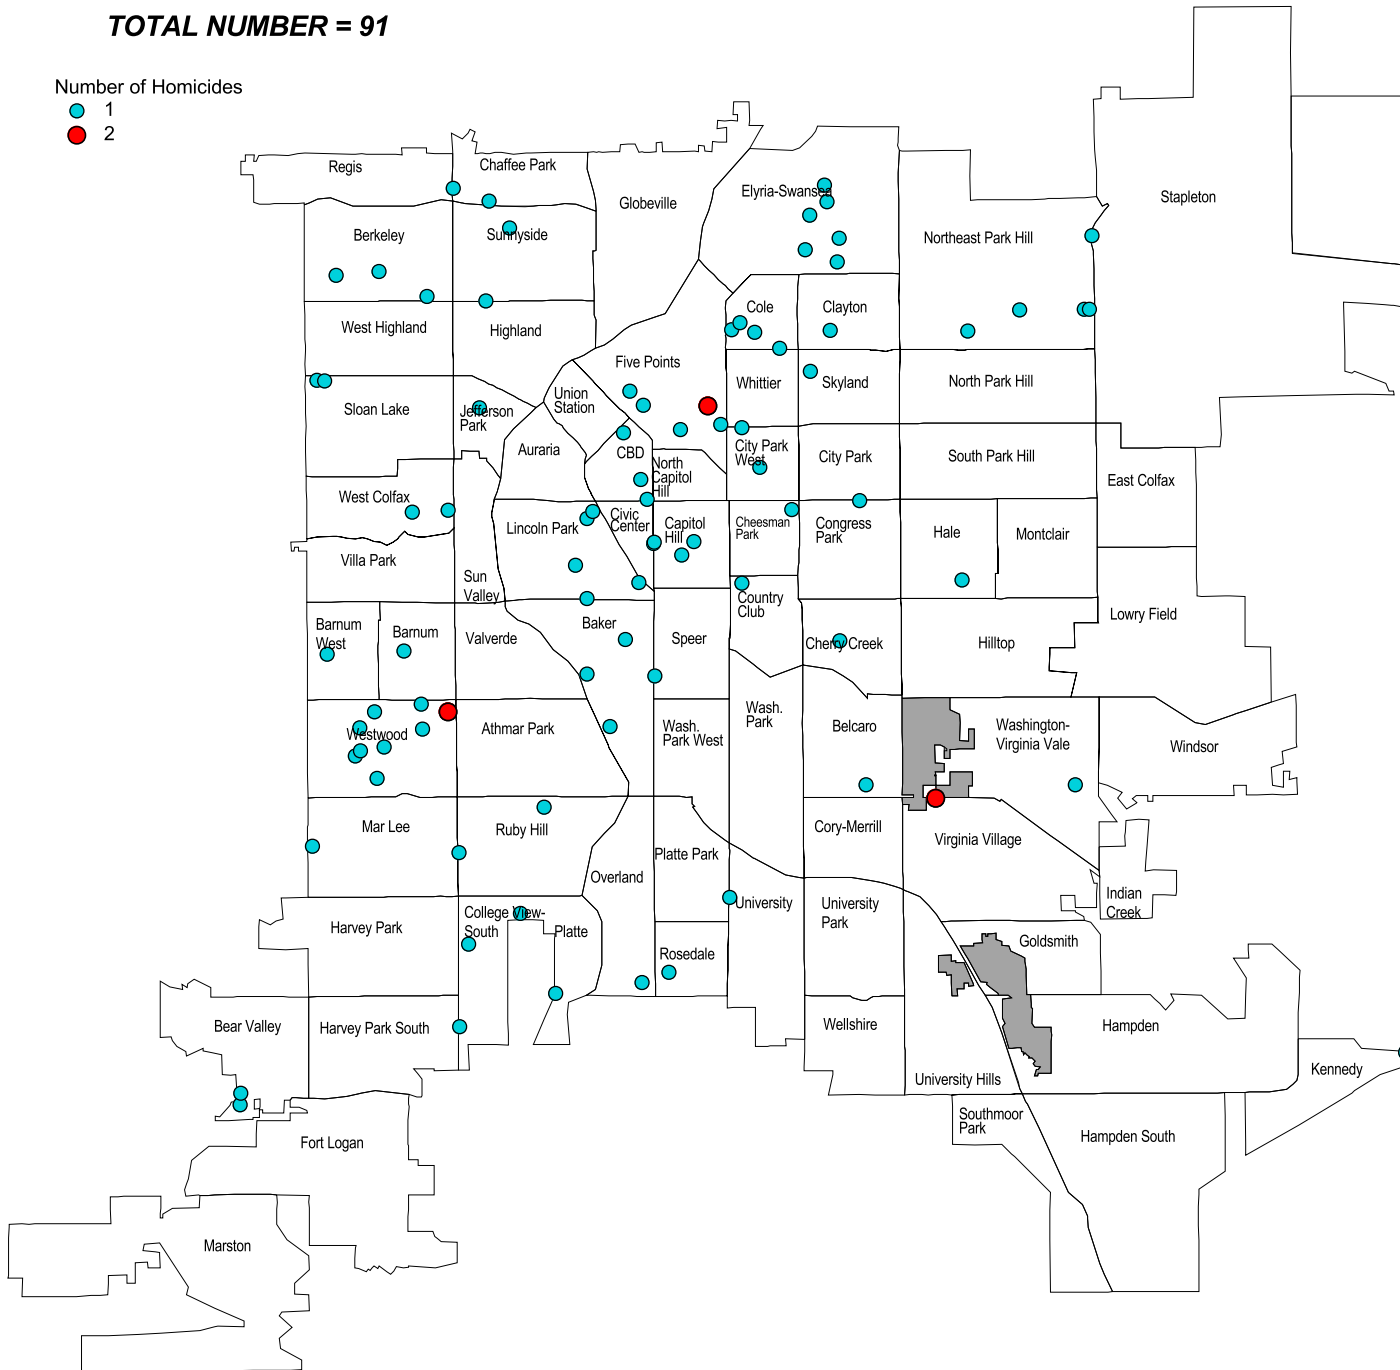

NUMBER OF HOMICIDES

TOTAL NUMBER = 91

Number of Homicides

- 1
- 2

**TOP 11 NEIGHBORHOODS
HOMICIDE**

NEIGHBORHOOD	2003	2004	CHANGE
Westwood	4	10	6
Elyria-Swansea	6	6	0
Five Points	4	6	2
Lincoln Park	2	5	3
Capitol Hill	3	4	1
Cole	1	4	3
College View/S Platte	1	4	3
Northeast Park Hill	0	4	4
Baker	0	3	3
Berkeley	0	3	3
Montbello	4	3	-1