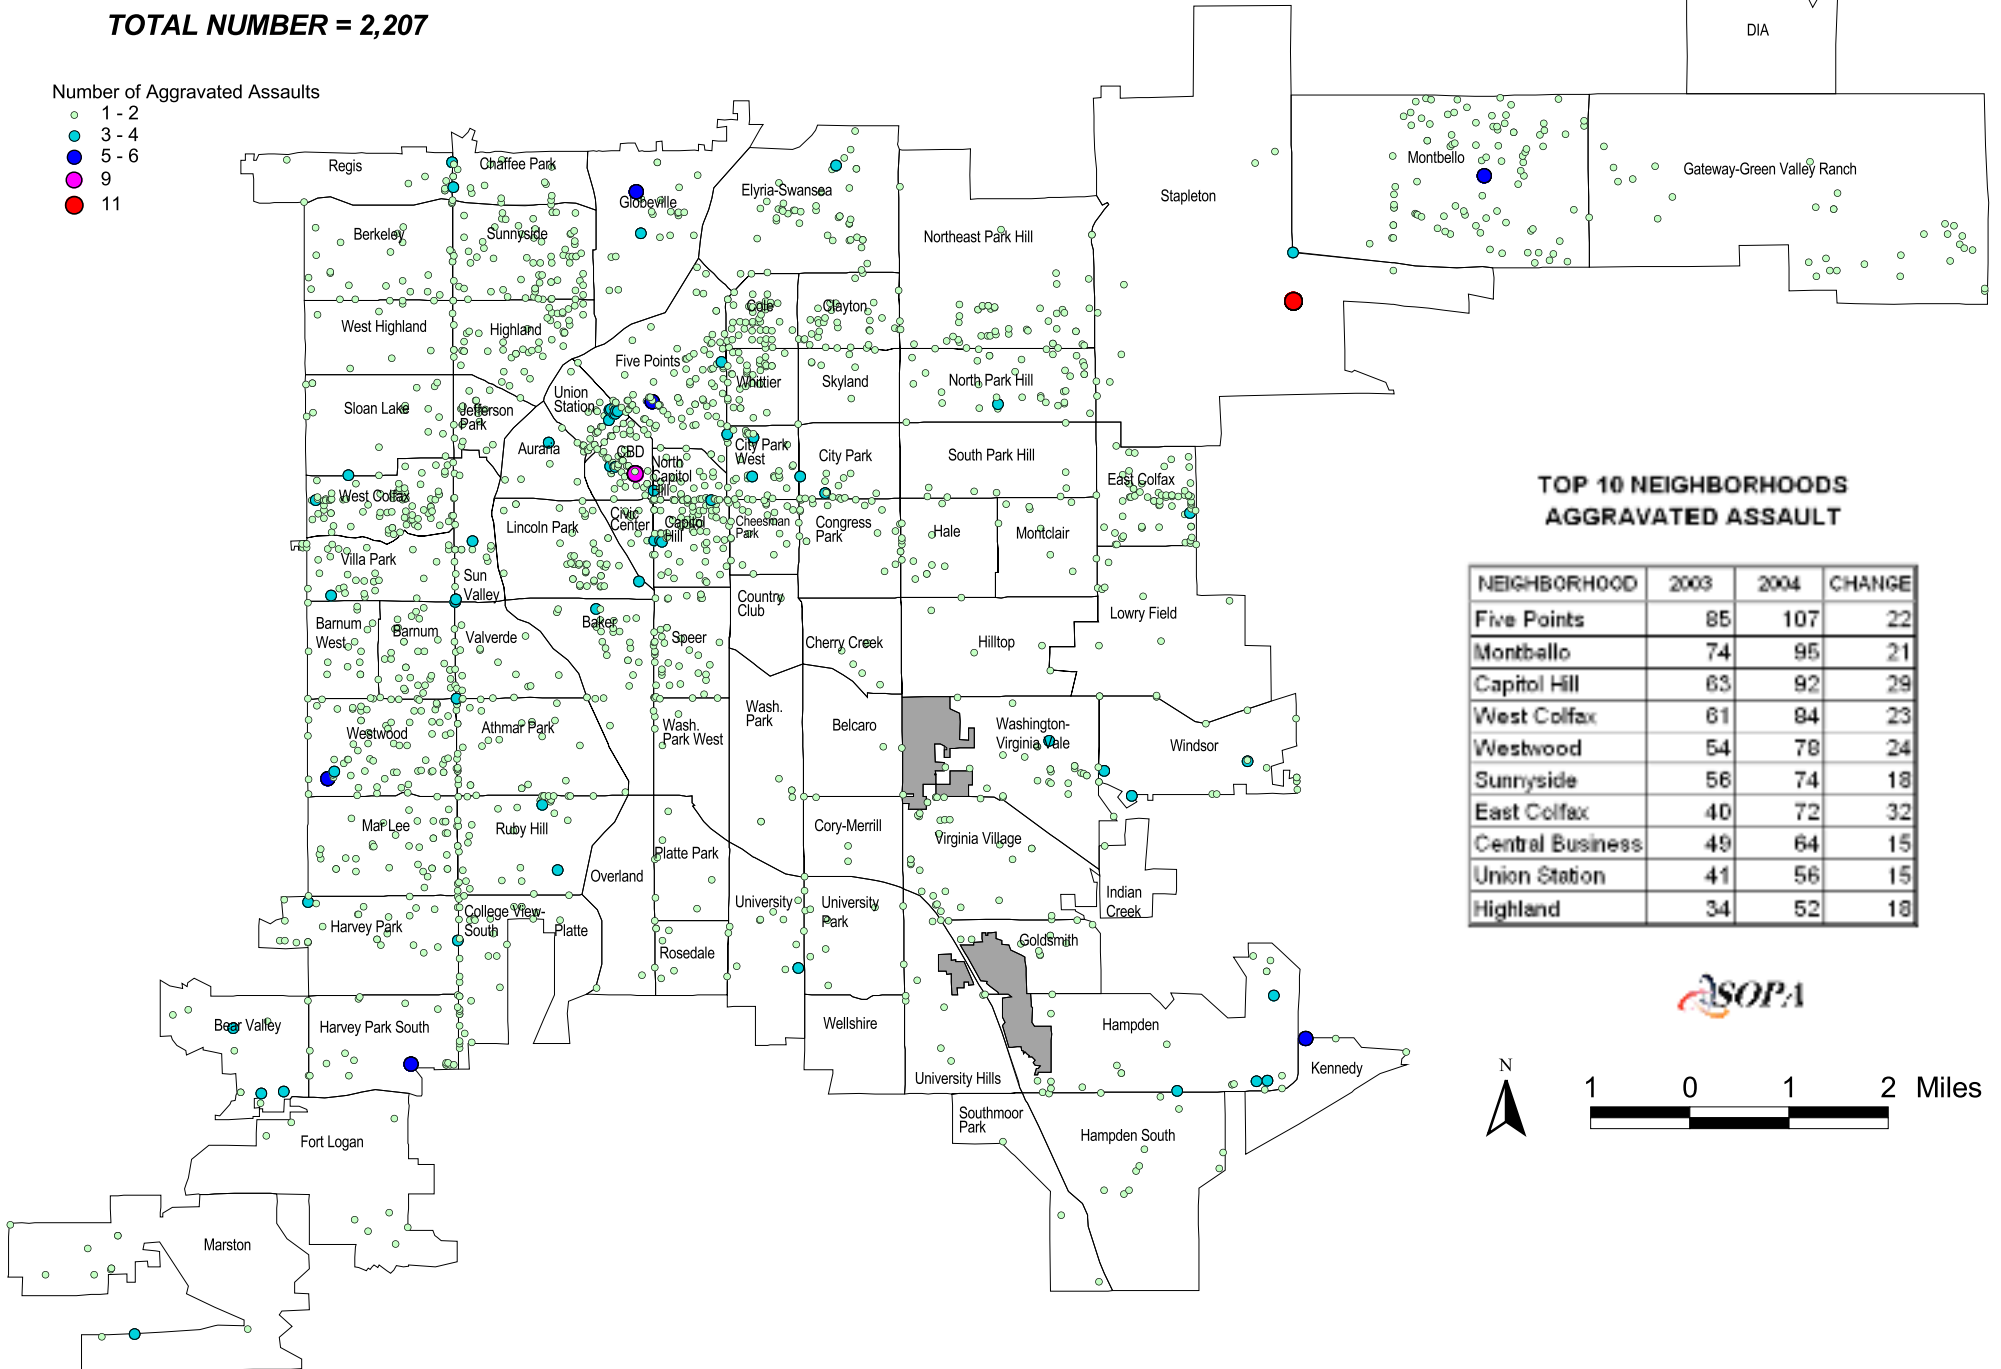

NUMBER OF AGGRAVATED ASSAULTS

TOTAL NUMBER = 2,207

Number of Aggravated Assaults

- 1 - 2
- 3 - 4
- 5 - 6
- 9
- 11

TOP 10 NEIGHBORHOODS AGGRAVATED ASSAULT

NEIGHBORHOOD	2003	2004	CHANGE
Five Points	85	107	22
Montbello	74	95	21
Capitol Hill	63	92	29
West Colfax	61	84	23
Westwood	54	78	24
Sunnyside	56	74	18
East Colfax	40	72	32
Central Business	49	64	15
Union Station	41	56	15
Highland	34	52	18